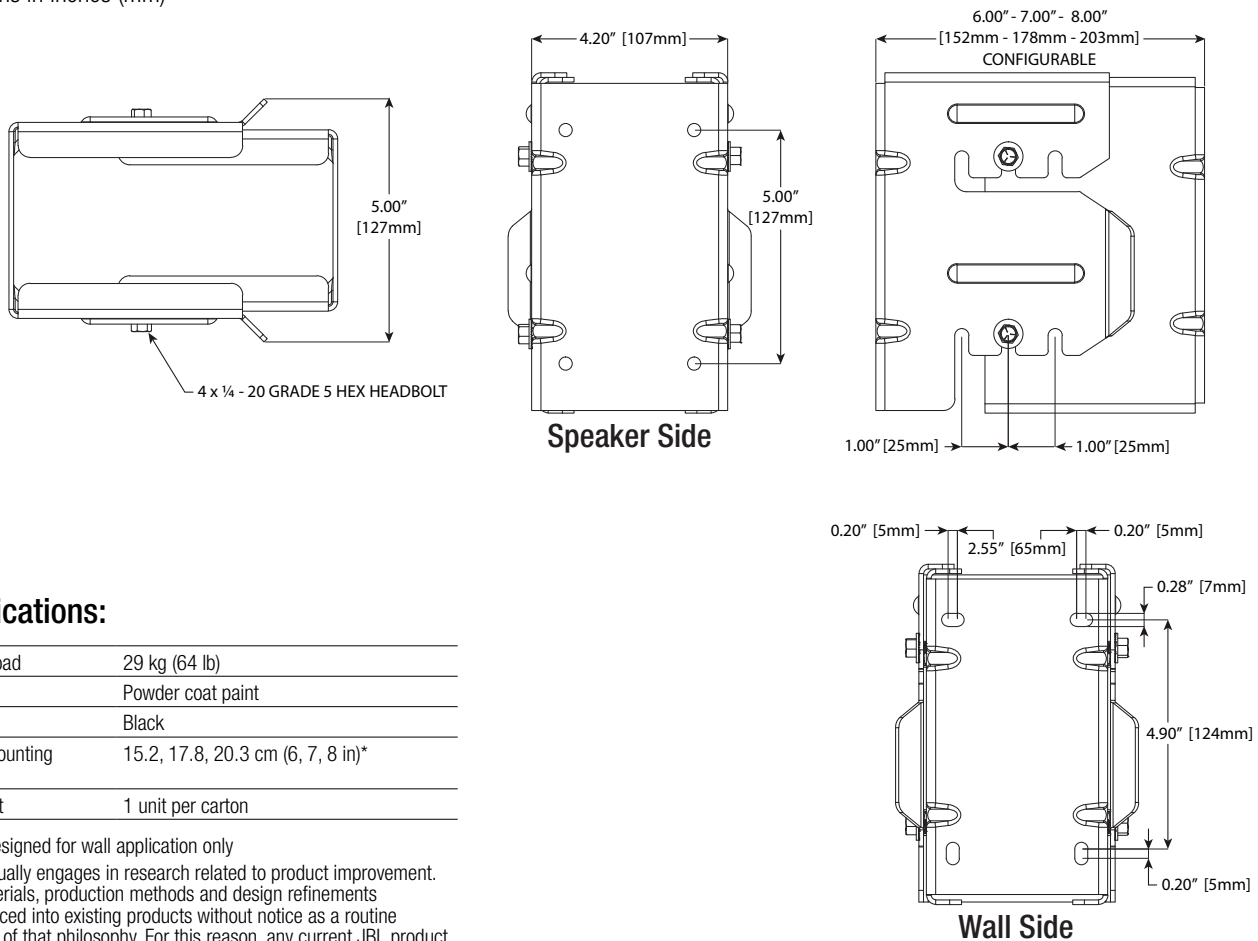

### Key Features:

- Designed for JBL 9300 Series surrounds
- Cost-effective wall-mount bracket
- Flexible mounting options

### Description:

The 2520 Quick Mount Surround Bracket was designed for quick and easy wall mounting of 9300 Series Surrounds. Specific models include: 9300, 9310, 9320 and 9350. The 2520 is not recommended for ceiling mount applications.

### Dimensions:

Dimensions in inches (mm)