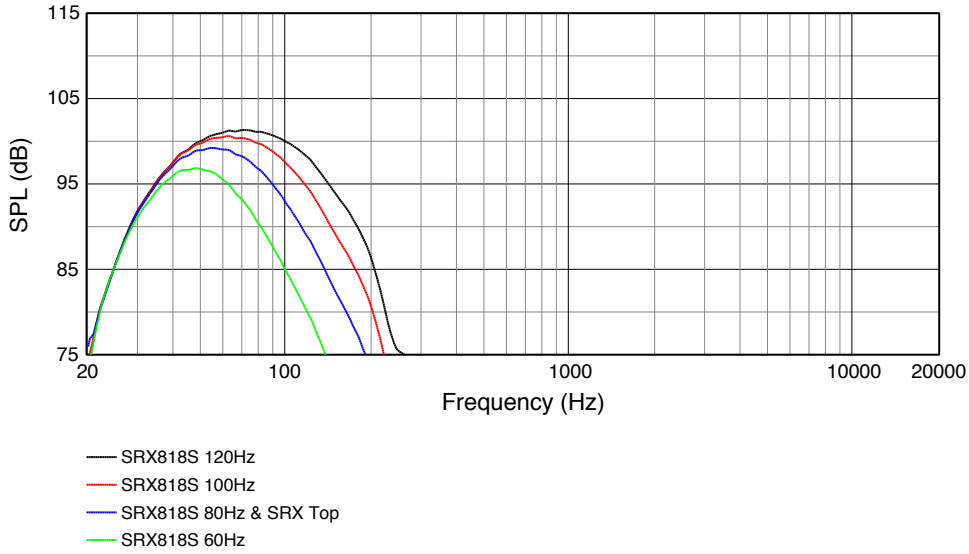

SRX818S 18" Passive Subwoofer System

Frequency Response (Main Tuning)