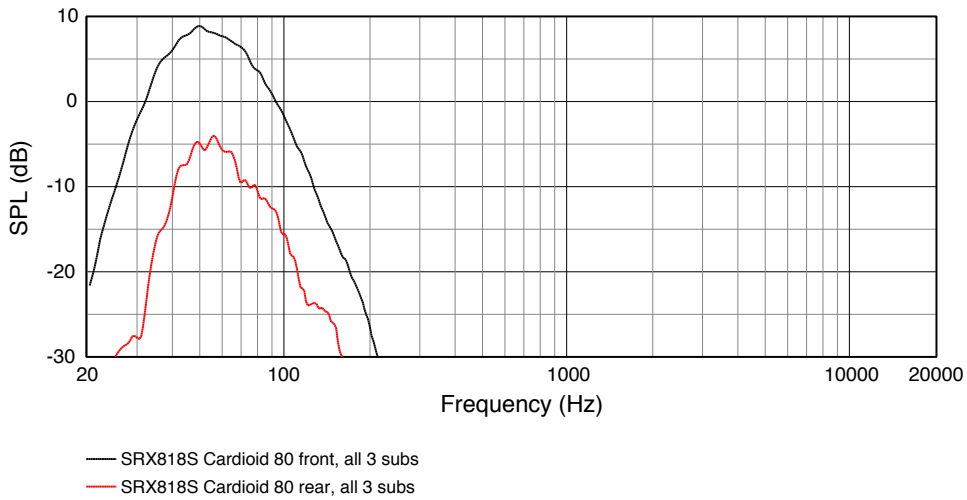

Frequency Response (80Hz)