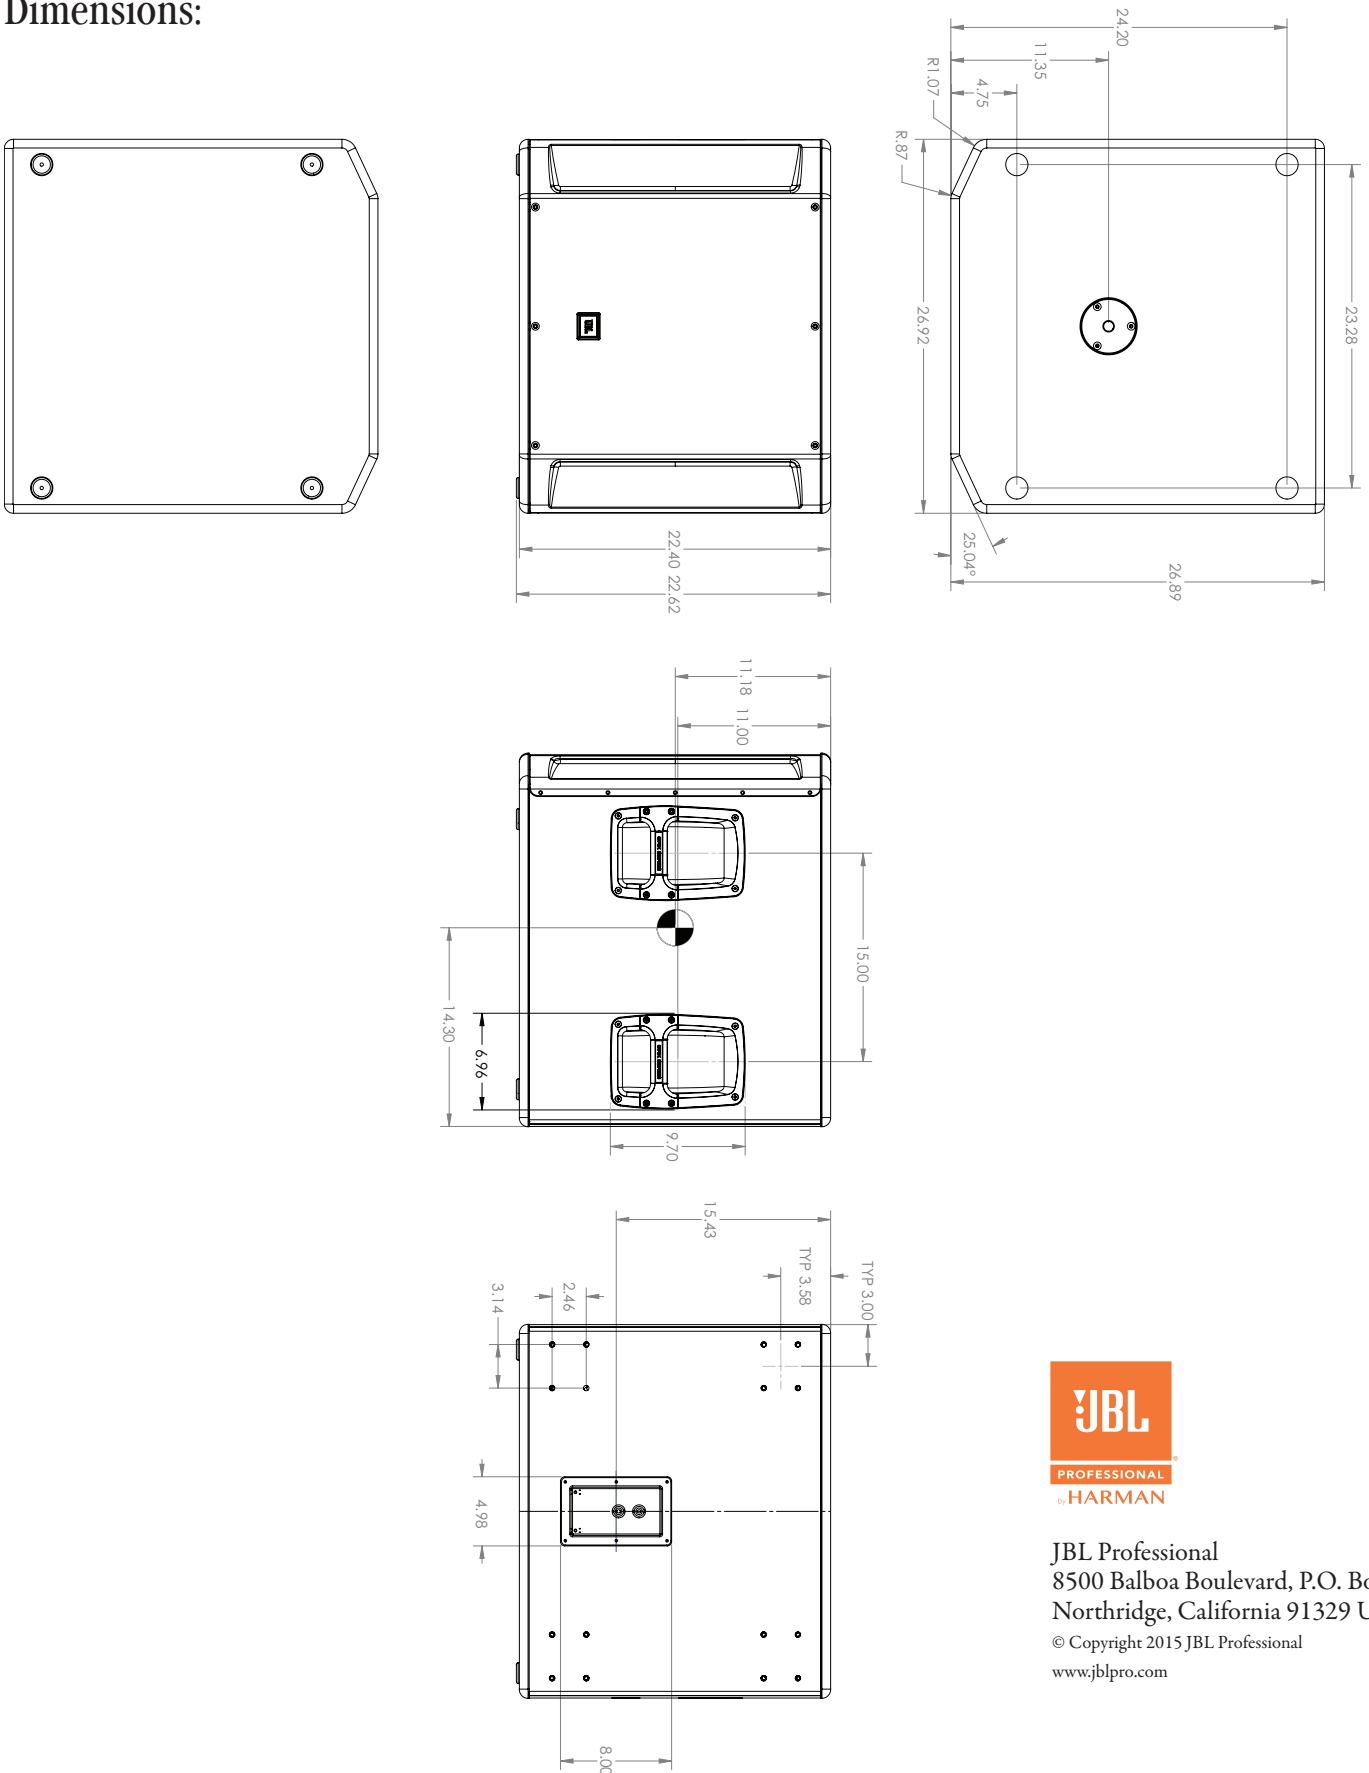

SRX818S

18" Passive Subwoofer System

Key Features:

- ▶ Premium JBL Transducer with extremely high power handling
- ▶ Rugged, versatile enclosures
- ▶ Full Integration into Audio Architect
- ▶ Maximum SPL Output: 135dB
- ▶ System Type: Passive 18", subwoofer
- ▶ Frequency Range (-10dB): 28Hz - 150Hz
- ▶ Frequency Response (-3dB): 45Hz - 150Hz
- ▶ JBL Professional Tunings available for Crown XTI 2, Crown Itech HD, and dbx DriveRack 360
- ▶ Accepts JBL WK-45 Caster Kit
- ▶ M20 Threaded Pole Cup
- ▶ Indexing feet for stacking and cardioid deployment
- ▶ Lightweight poplar plywood cabinets made structurally sound with tongue and groove joints and protected by JBL's tour proven DuraFlex™ finish

Specifications:

System:	
System Type:	Passive 18", subwoofer system
Maximum SPL Output:	135 dB
Frequency Range (-10 dB):	28Hz – 150Hz
Frequency Response (-3 dB):	45Hz – 150Hz
Power:	
System Power Rating:	2400W Peak, 1200W Program, 600W Continuous
Nominal Impedance:	8 Ohm
Connectors:	NL4 Input, NL4 Loop-thru (+/-1 or +/-2 Selectable)
Operational Modes:	Passive
Speaker:	
LF Driver:	2279H
Crossover Frequency:	80hz
Enclosure:	
Material:	18mm plywood
Suspension/Mounting:	M20 Threaded Pole Mount
Handles:	4
Finish:	Obsidian Duraflex™ finish
Grille:	Powder coated, Obsidian, 14-gauge perforated steel with acoustically transparent black cloth backing
Dimensions (L x W x H):	26.89" x 26.92" x 22.62" (683mm x 684mm x 575mm)
Weight:	78.0 lbs (35.4 kg)

SRX818S 18" Passive Subwoofer System

Frequency Response (Main Tuning)

Frequency Response (80Hz)

▶ SRX818S 18" Passive Subwoofer System

Dimensions:

JBL Professional
 8500 Balboa Boulevard, P.O. Box 2200
 Northridge, California 91329 U.S.A.
 © Copyright 2015 JBL Professional
 www.jblpro.com